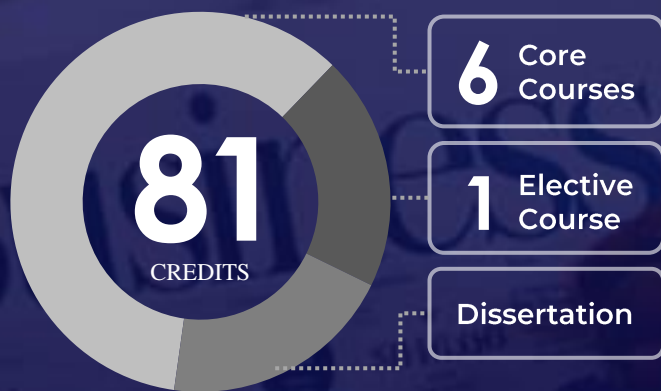

Global Business Immersion
Module for AI Mastery, Delivered &
Certified by AMBS.

PROGRAMME STRUCTURE

Note: International Candidates must fulfill the **Bahasa Malaysia** course requirement for graduation.